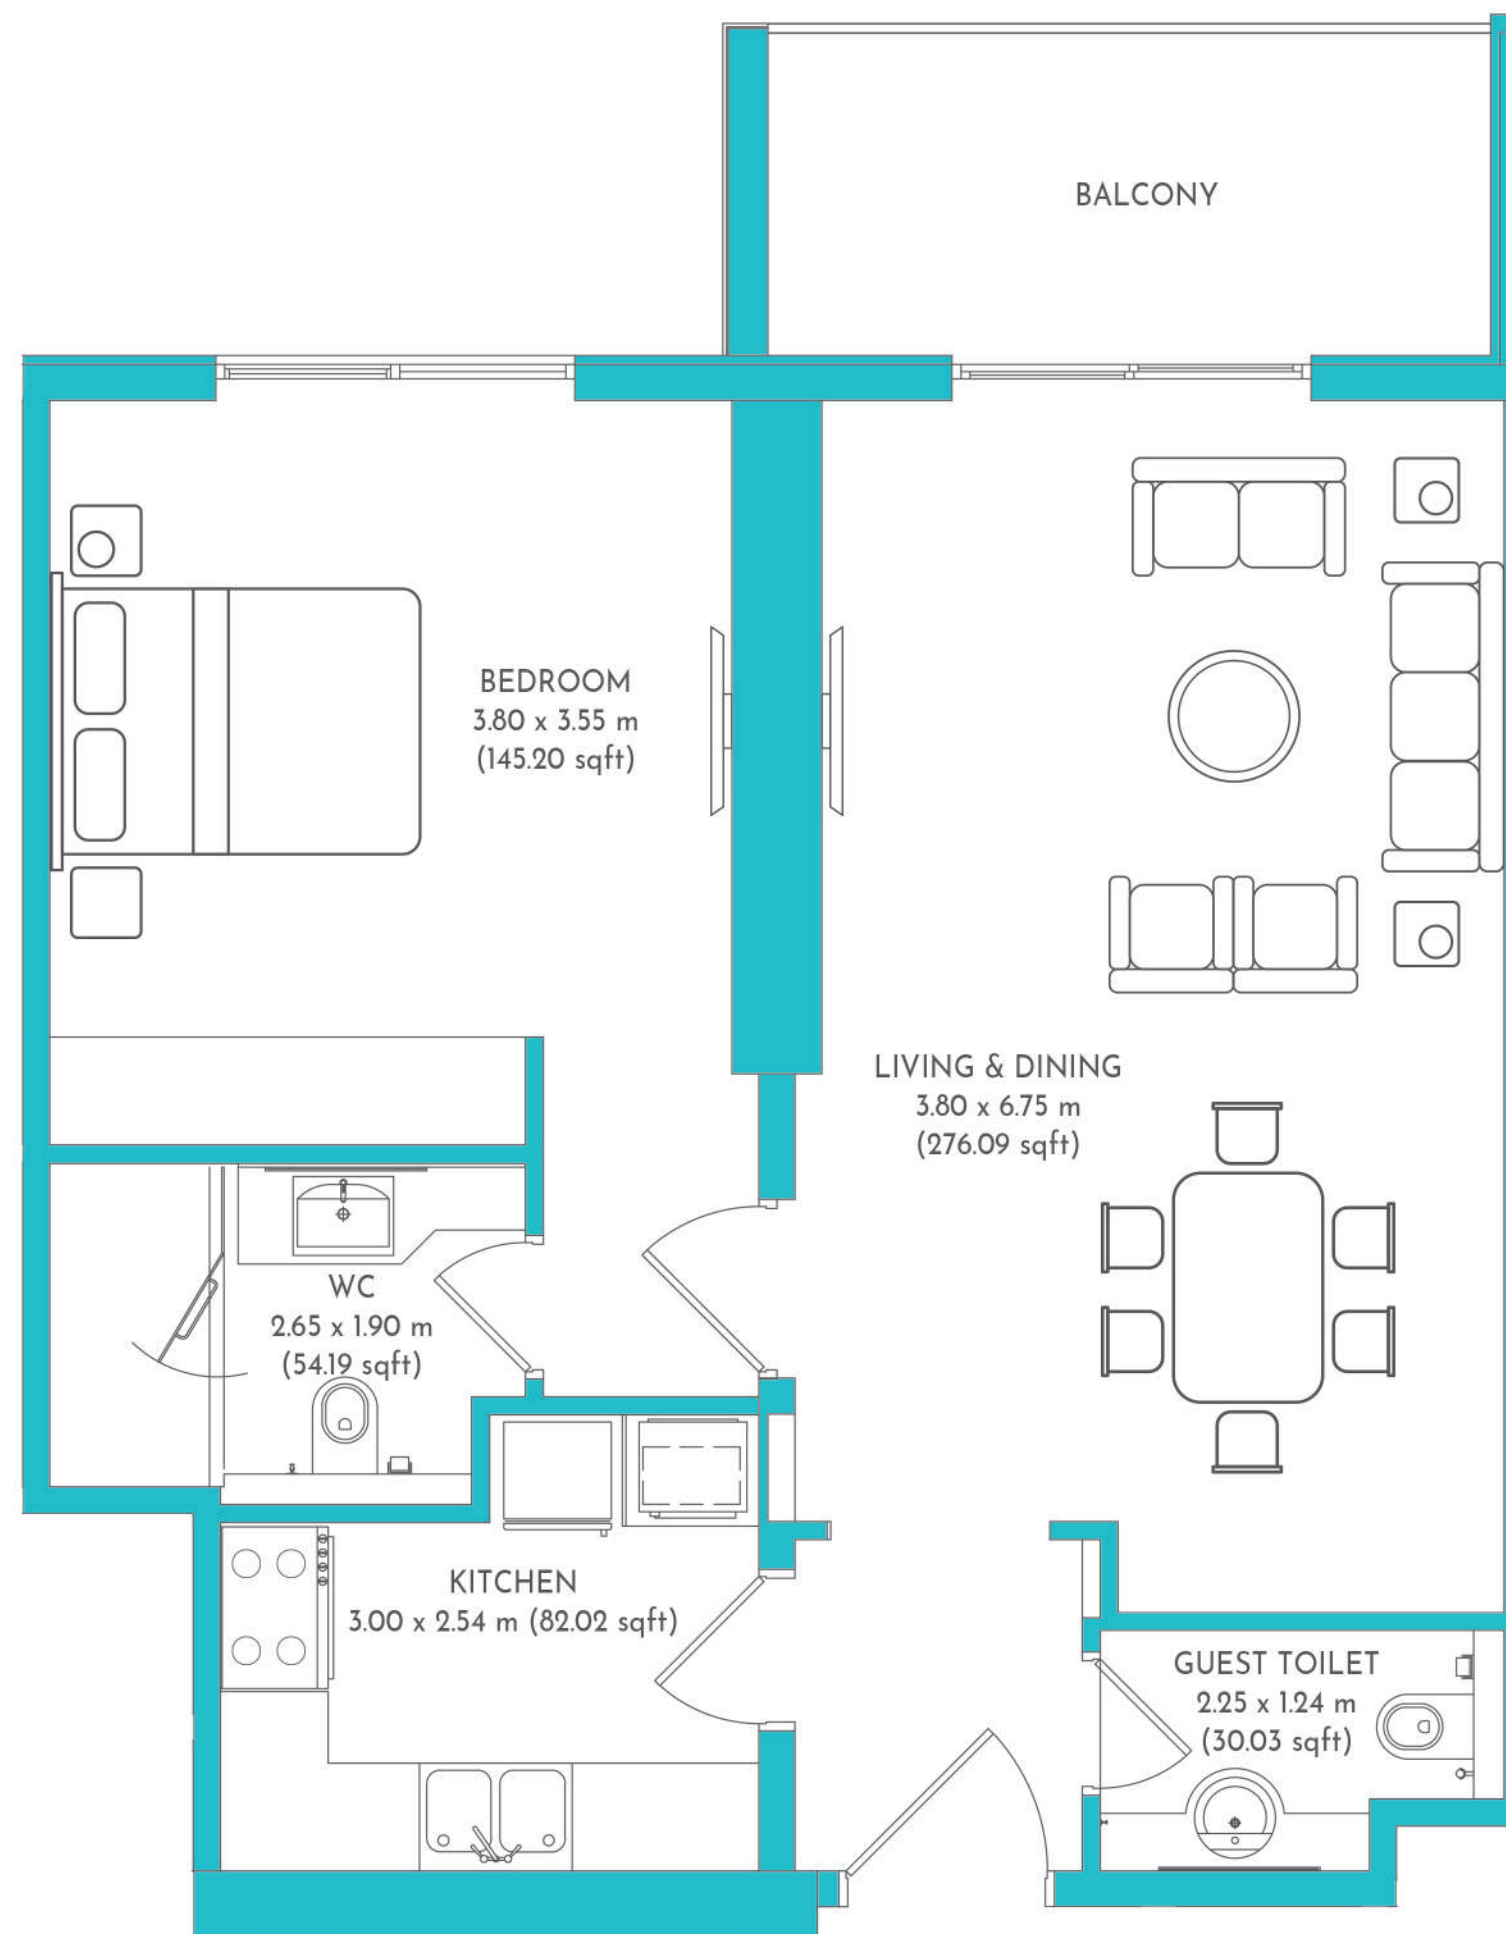

# 1 BEDROOM

## UNIT 10

Suite Area : 64.84 SQ.M (697.93 SQ.FT)

Balcony Area : 6.70 SQ.M (72.1188 SQ.FT)

Total Area : 71.54 SQ.M (770.06 SQ.FT)