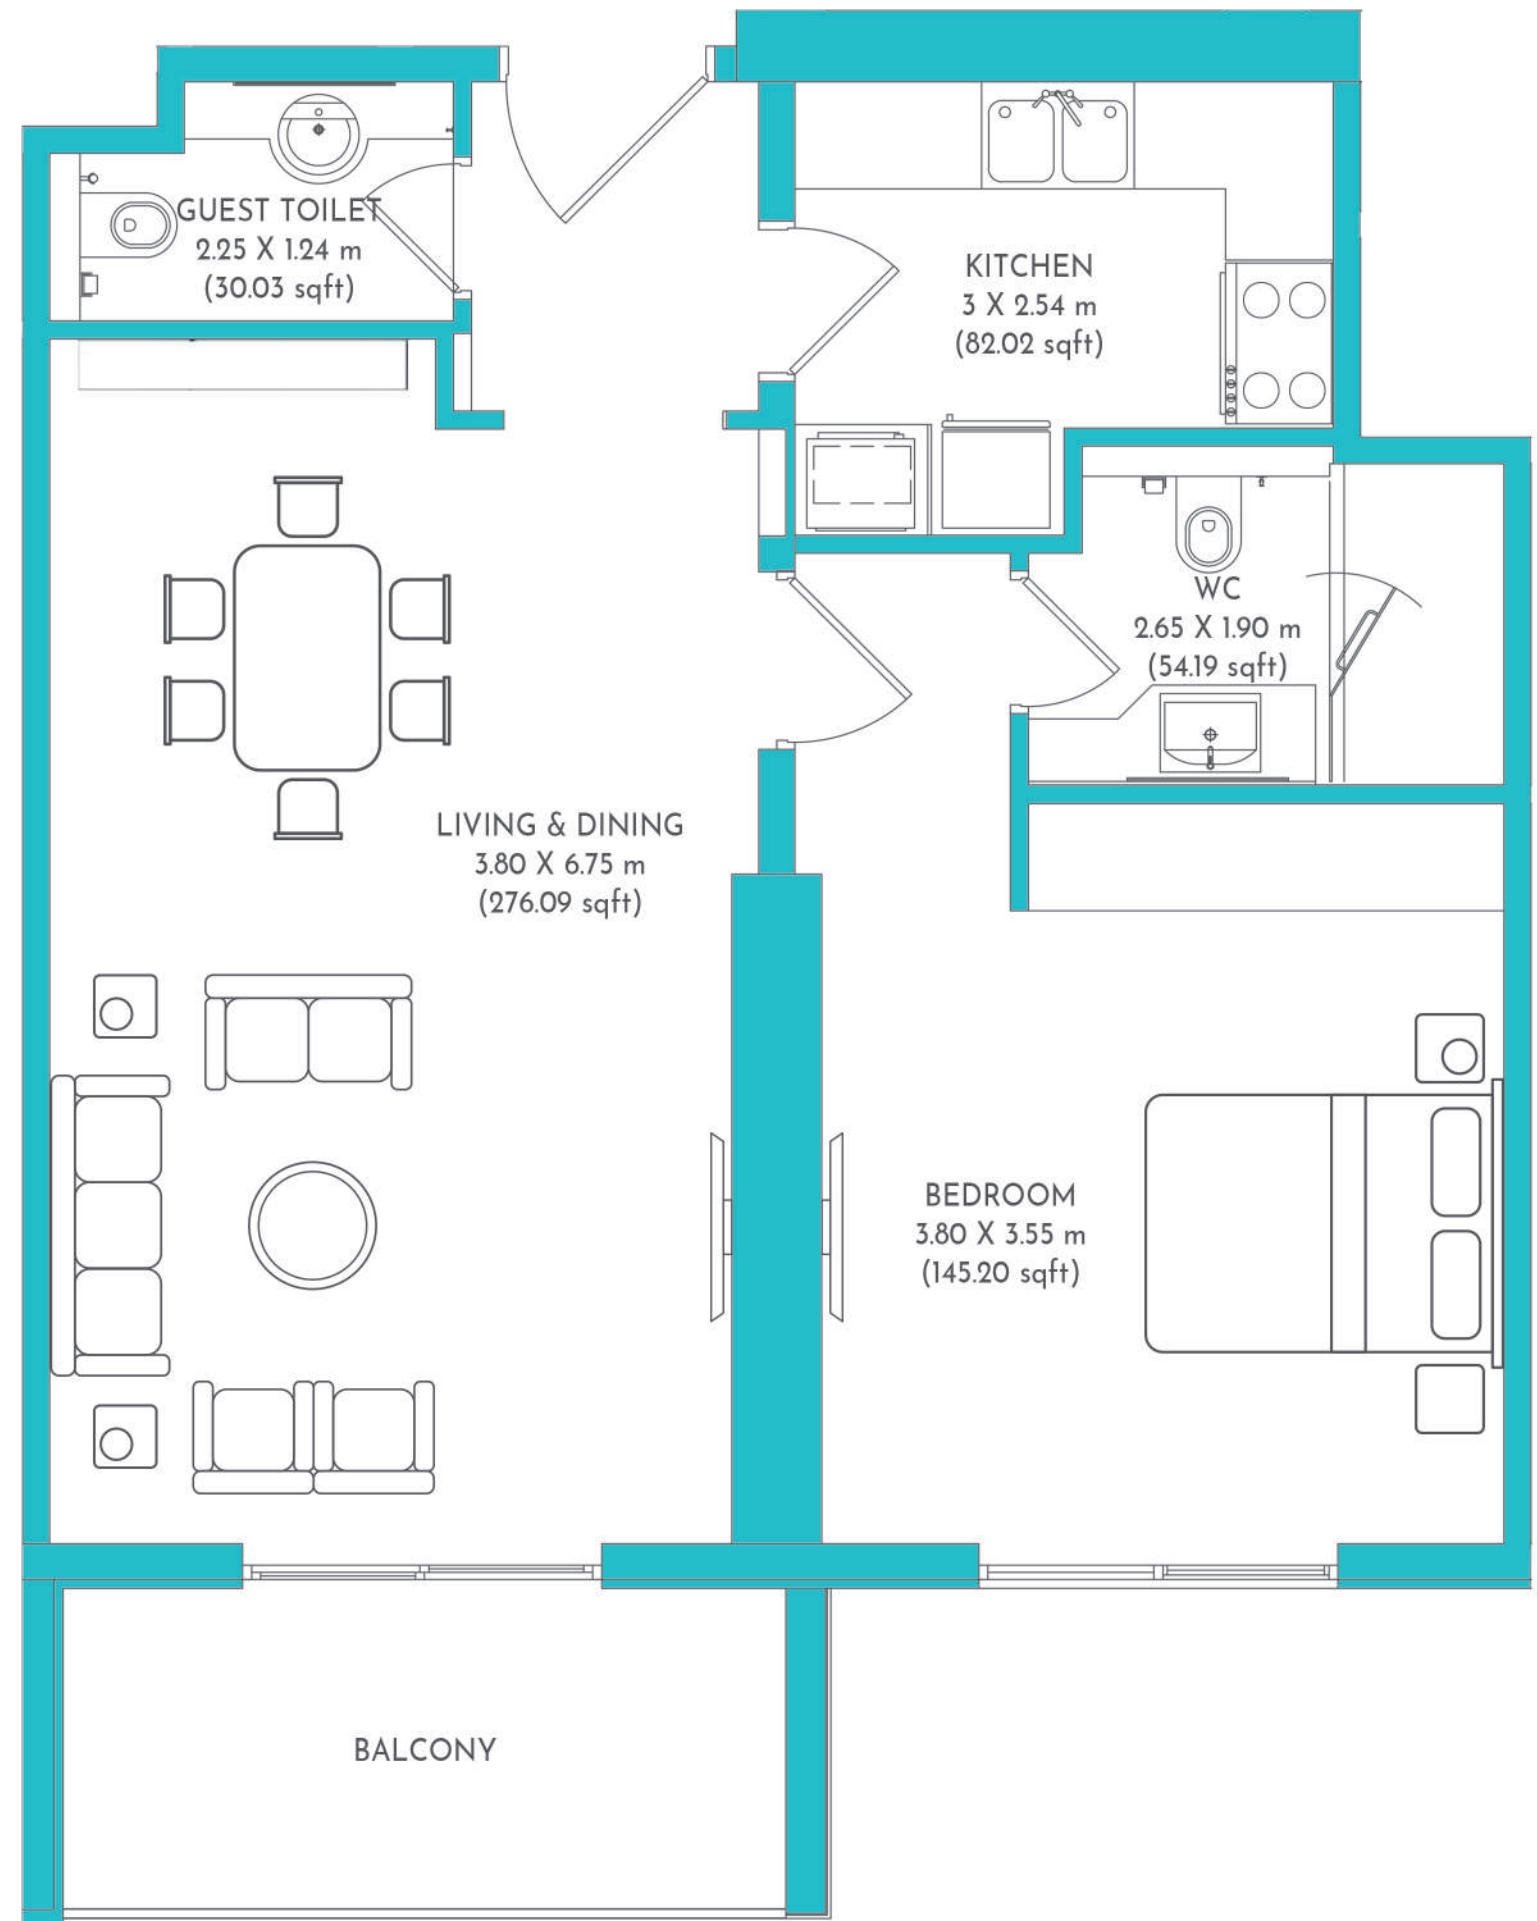

1 BEDROOM

UNIT 05

Suite Area : 64.87 SQ.M (698.26 SQ.FT)

Balcony Area : 6.70 SQ.M (72.1188 SQ.FT)

Total Area : 71.57 SQ.M (770.38 SQ.FT)