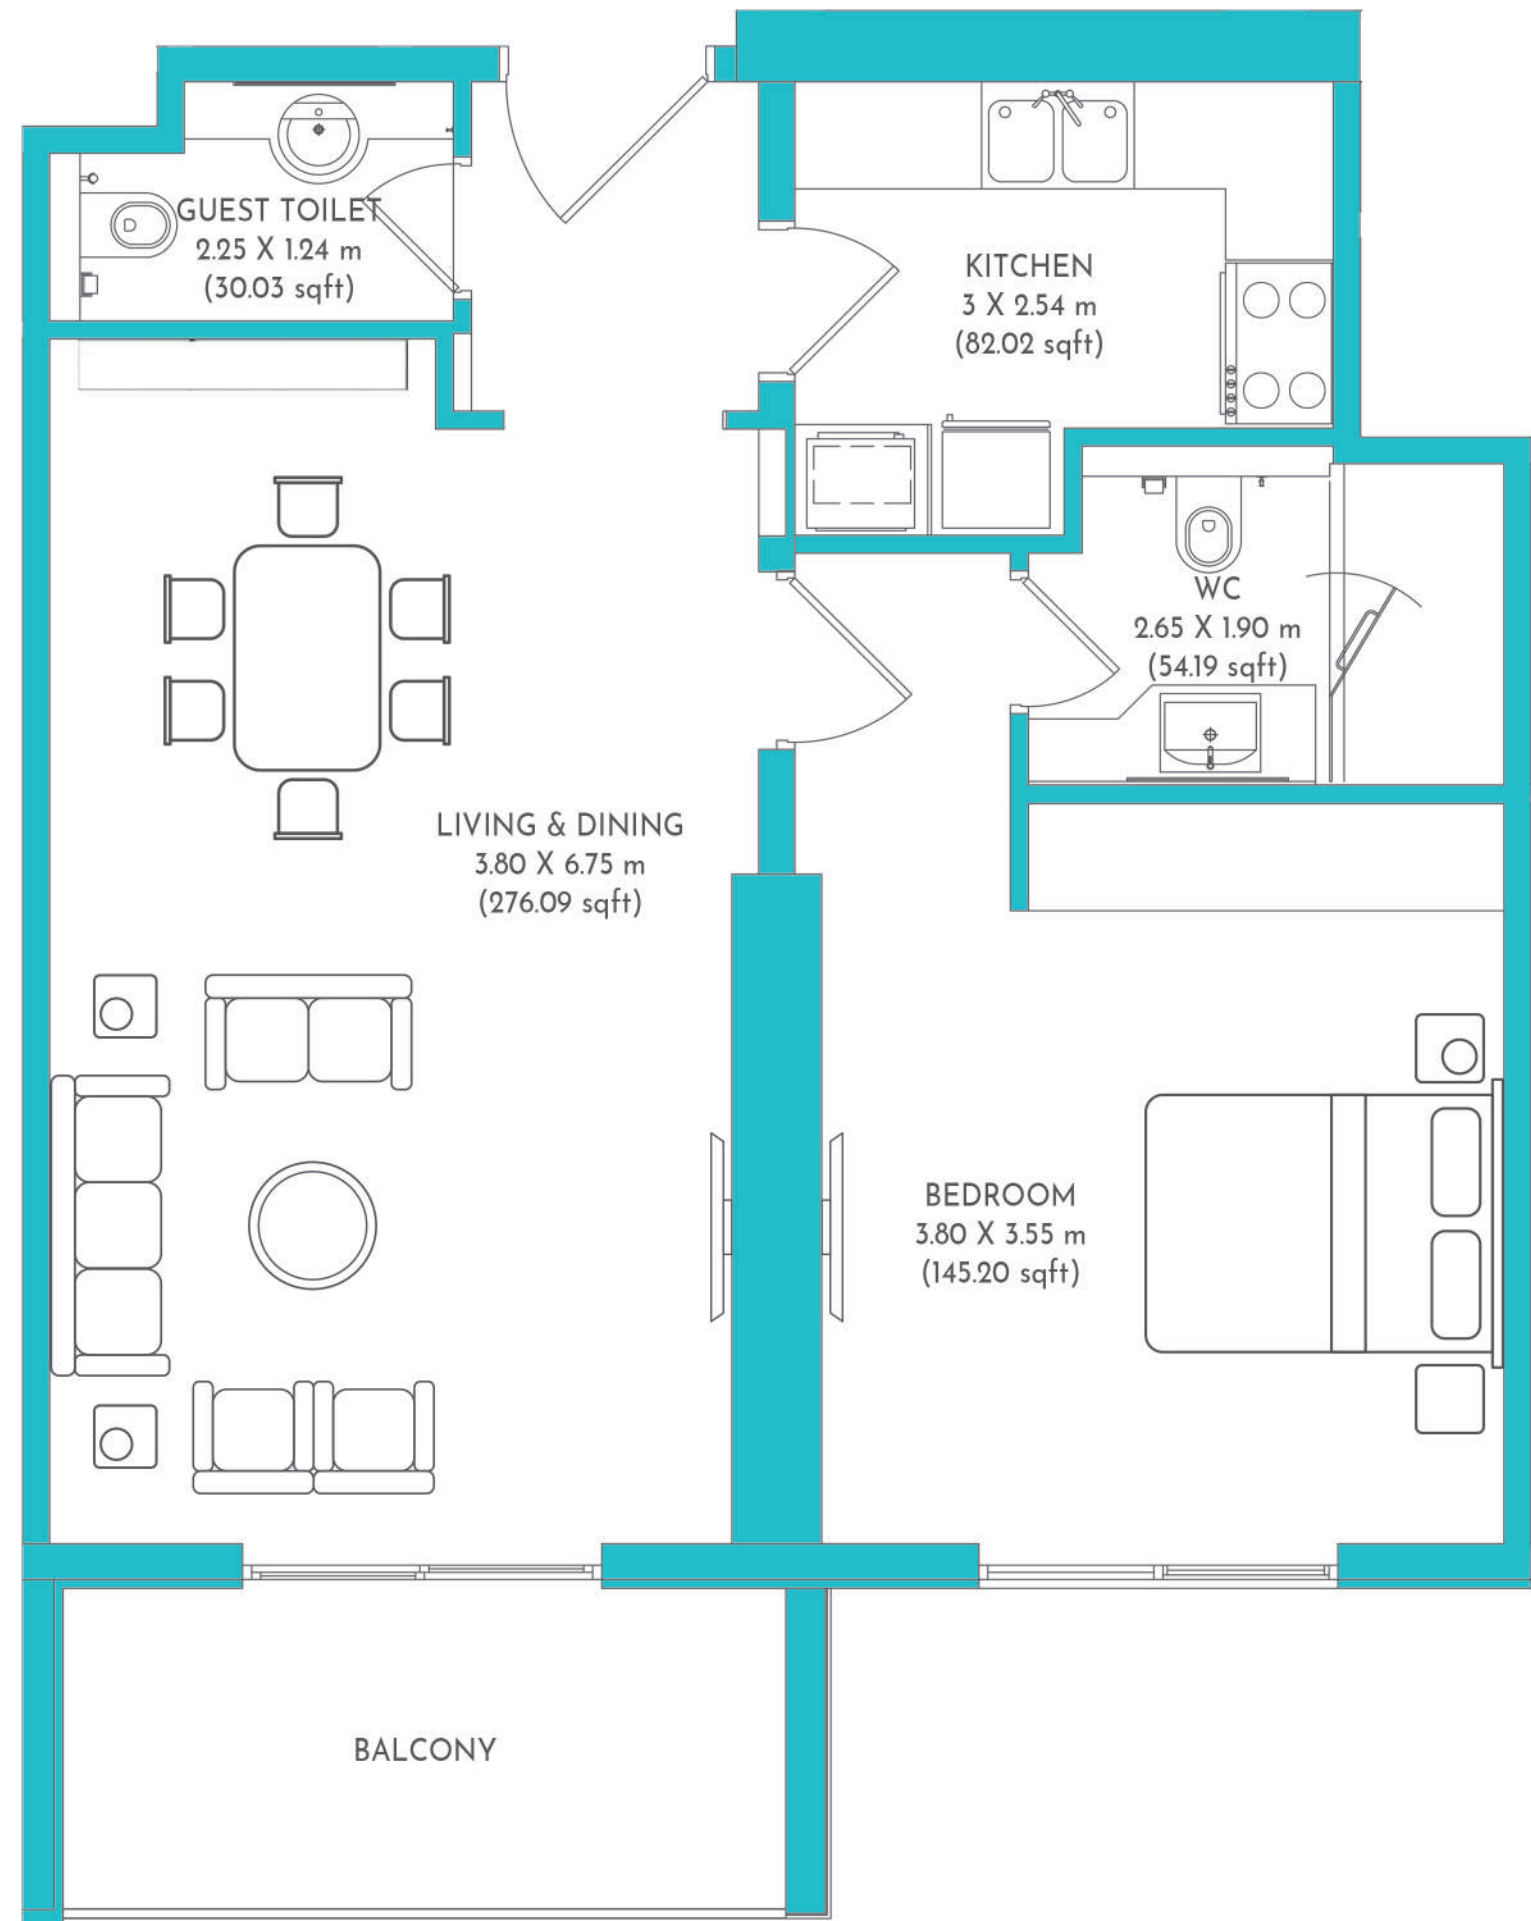

# 1 BEDROOM

# 1 BEDROOM

UNIT 06

Suite Area : 64.87 SQ.M (698.26 SQ.FT)

Balcony Area : 6.70 SQ.M (72.11 SQ.FT)

Total Area : 71.57 SQ.M (770.38 SQ.FT)