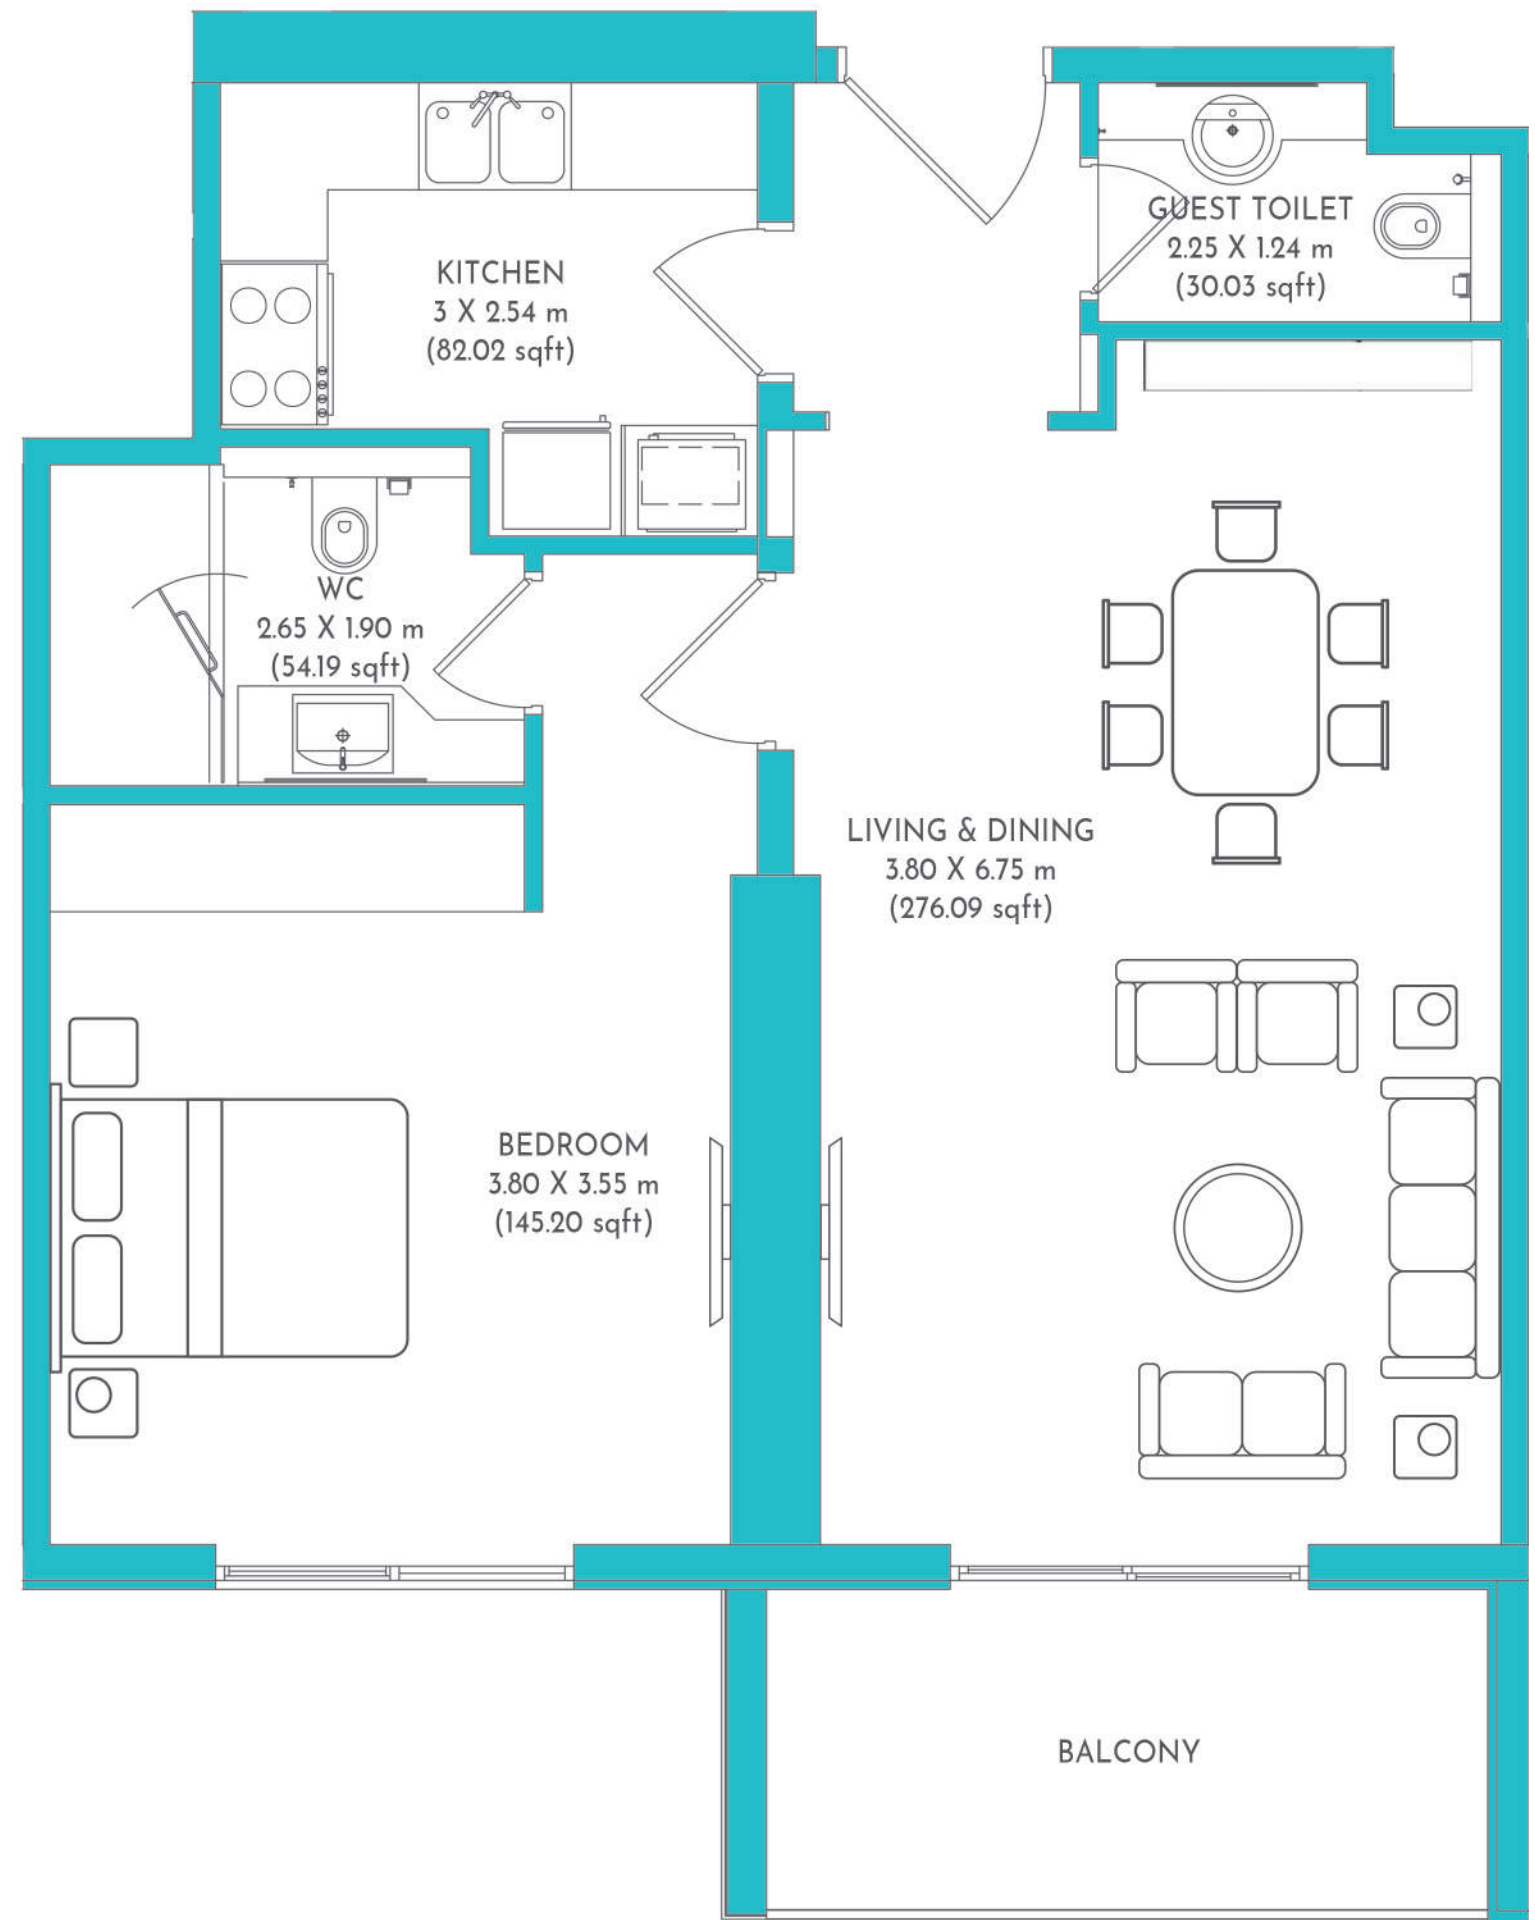

1 BEDROOM

UNIT 06

Suite Area : 64.87 SQ.M (698.26 SQ.FT)

Balcony Area : 6.70 SQ.M (72.11 SQ.FT)

Total Area : 71.57 SQ.M (770.38 SQ.FT)