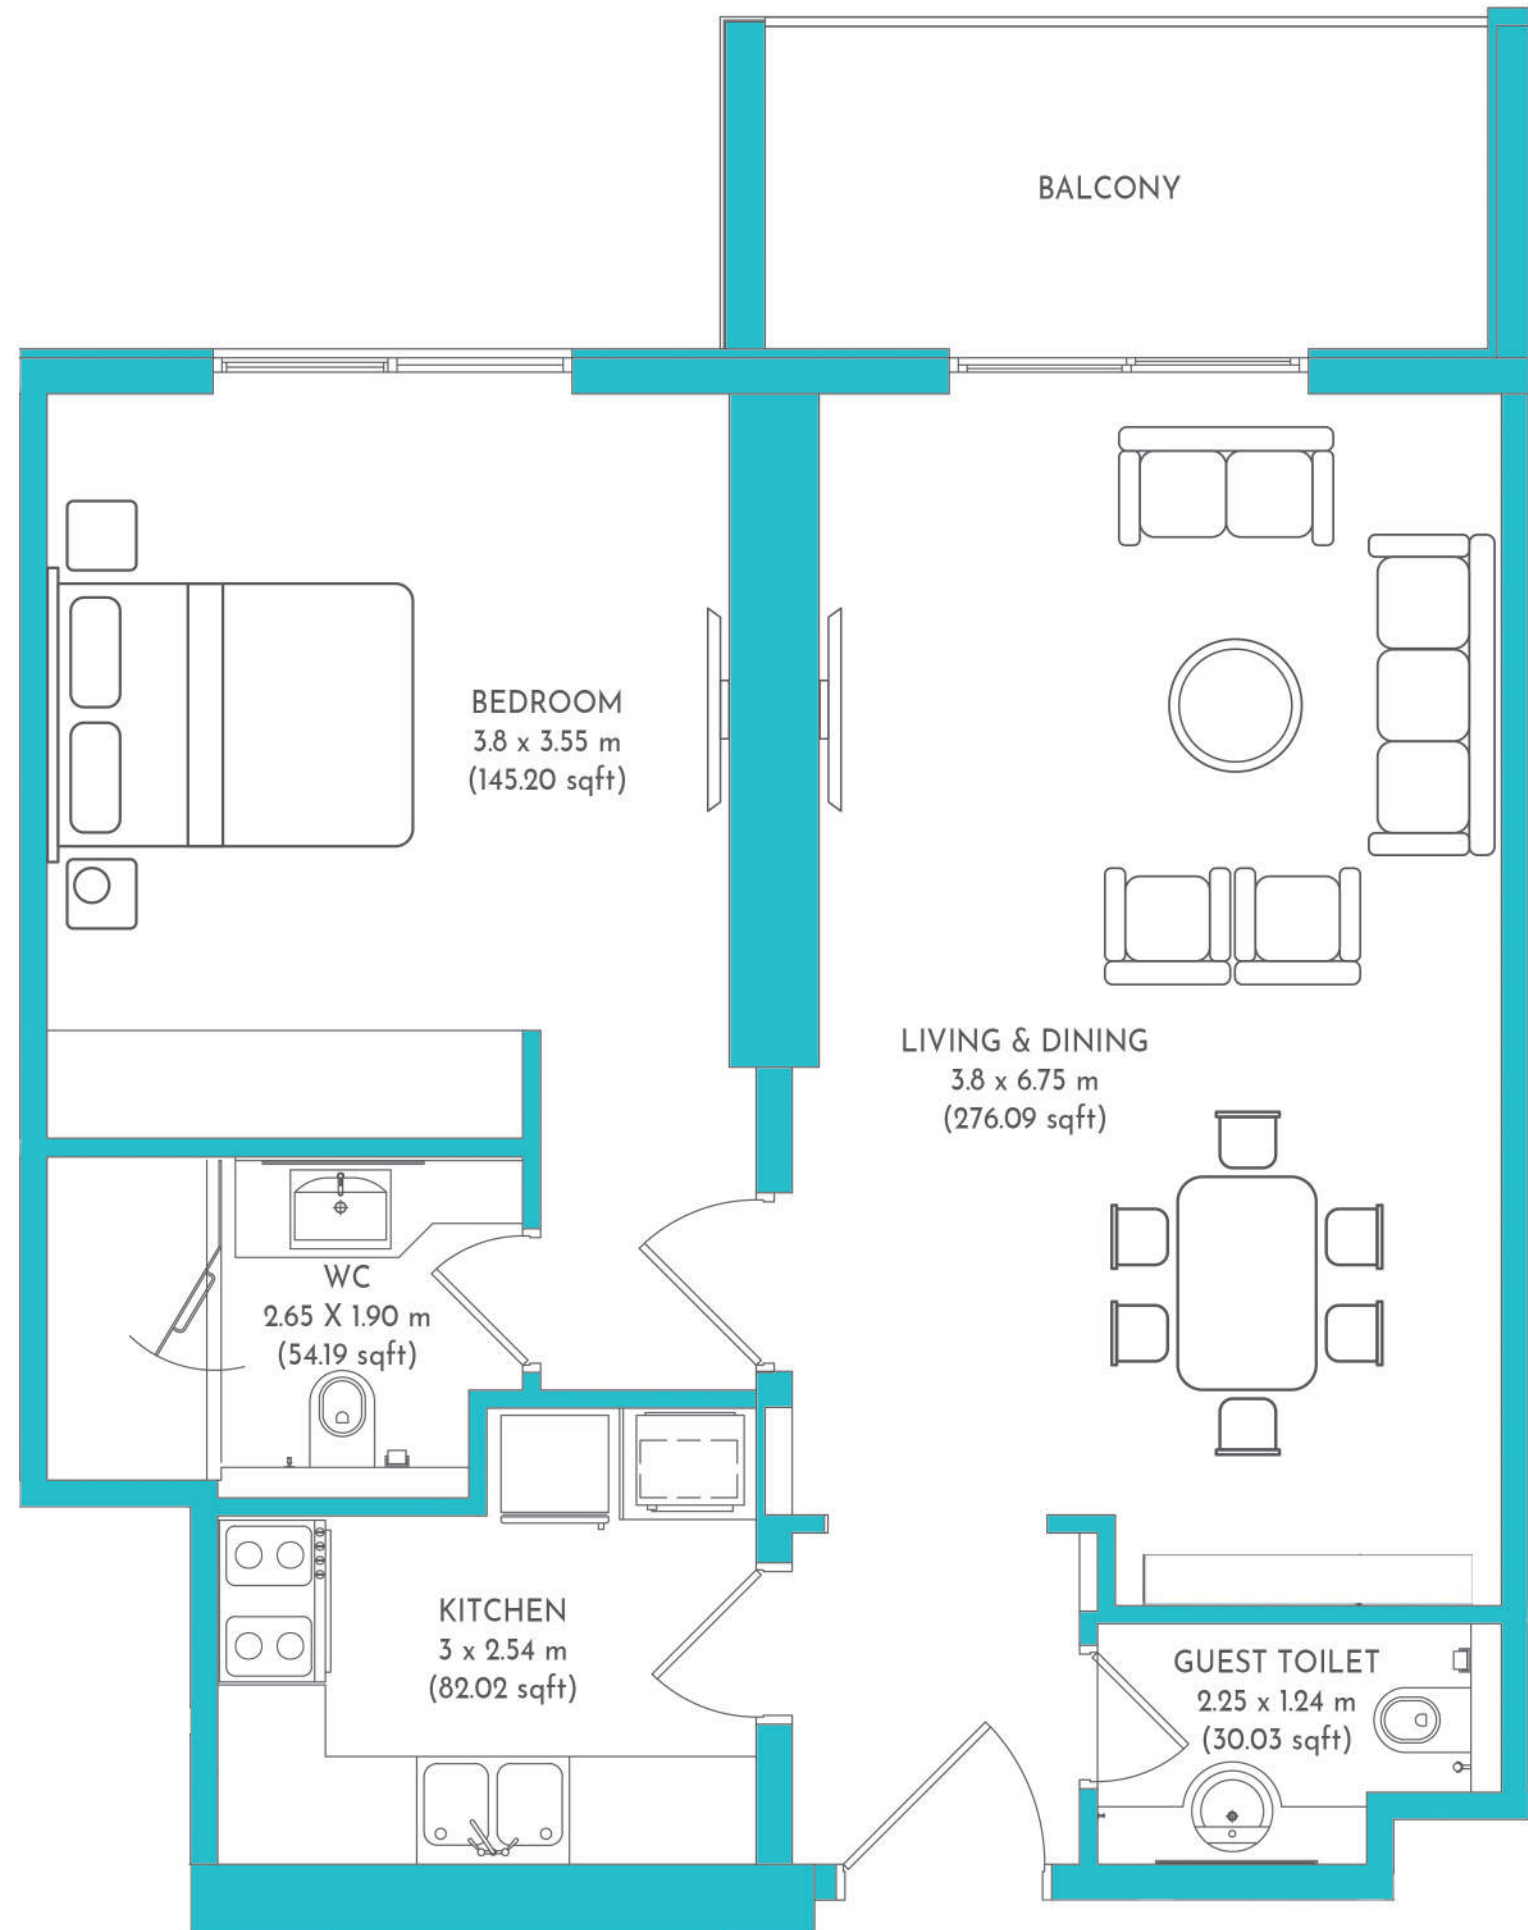

# 1 BEDROOM

## UNIT 01

Suite Area : 64.87 SQ.M (698.26 SQ.FT)

Balcony Area : 6.70 SQ.M (72.1188 SQ.FT)

Total Area : 71.57 SQ.M (770.38 SQ.FT)