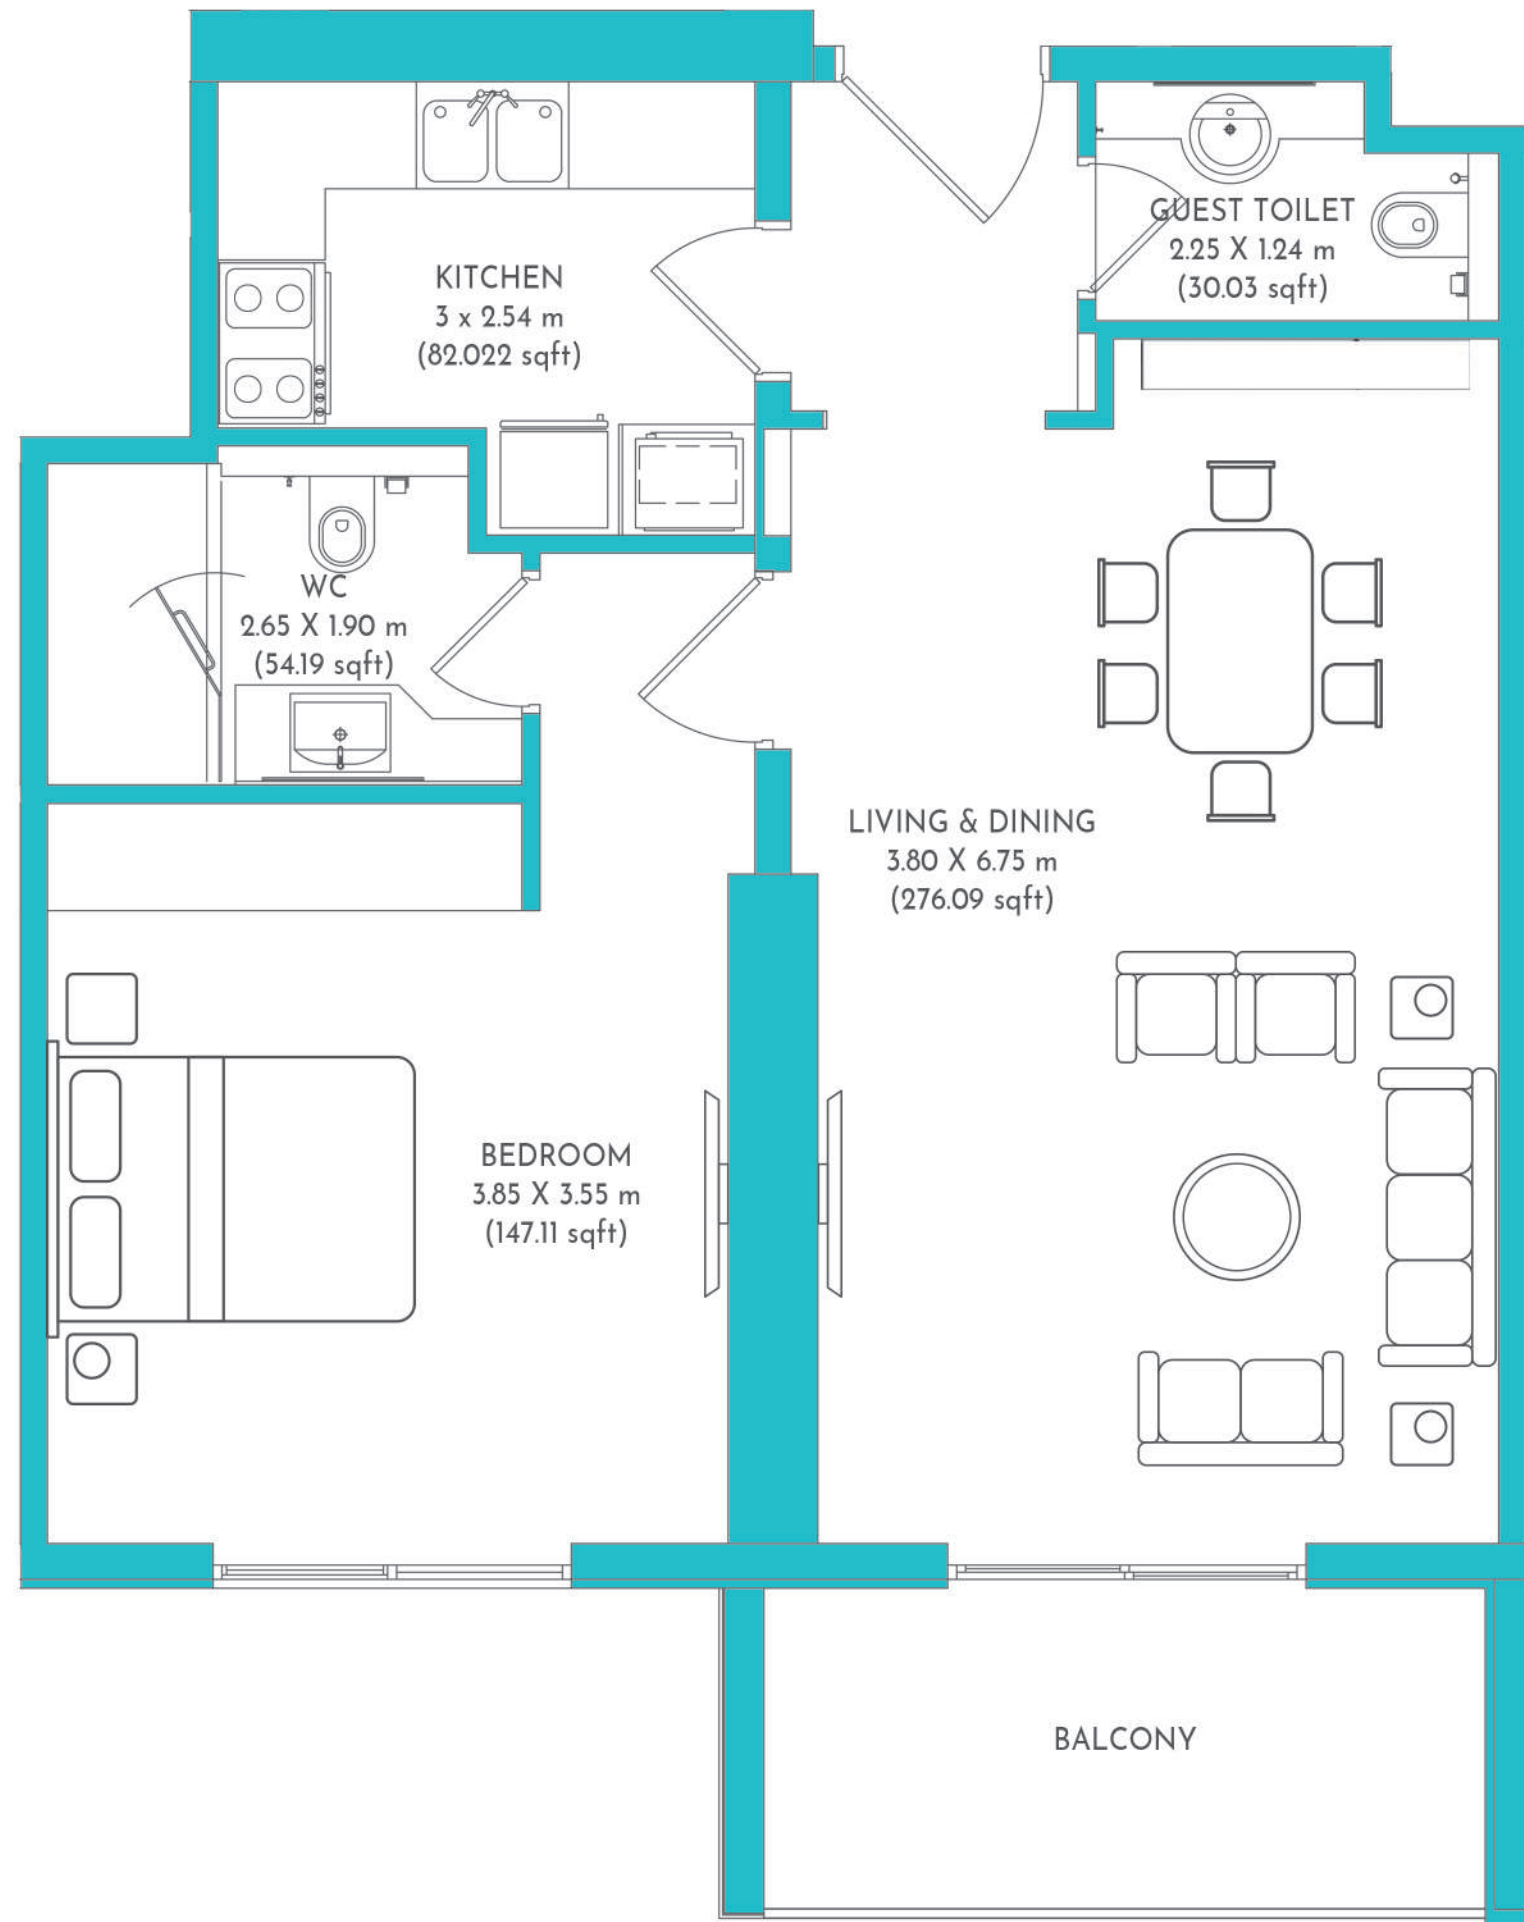

# 1 BEDROOM

## UNIT 01

Suite Area : 64.87 SQ.M (698.26 SQ.FT)

Balcony Area : 6.70 SQ.M (72.1188 SQ.FT)

Total Area : 71.57 SQ.M (770.38 SQ.FT)