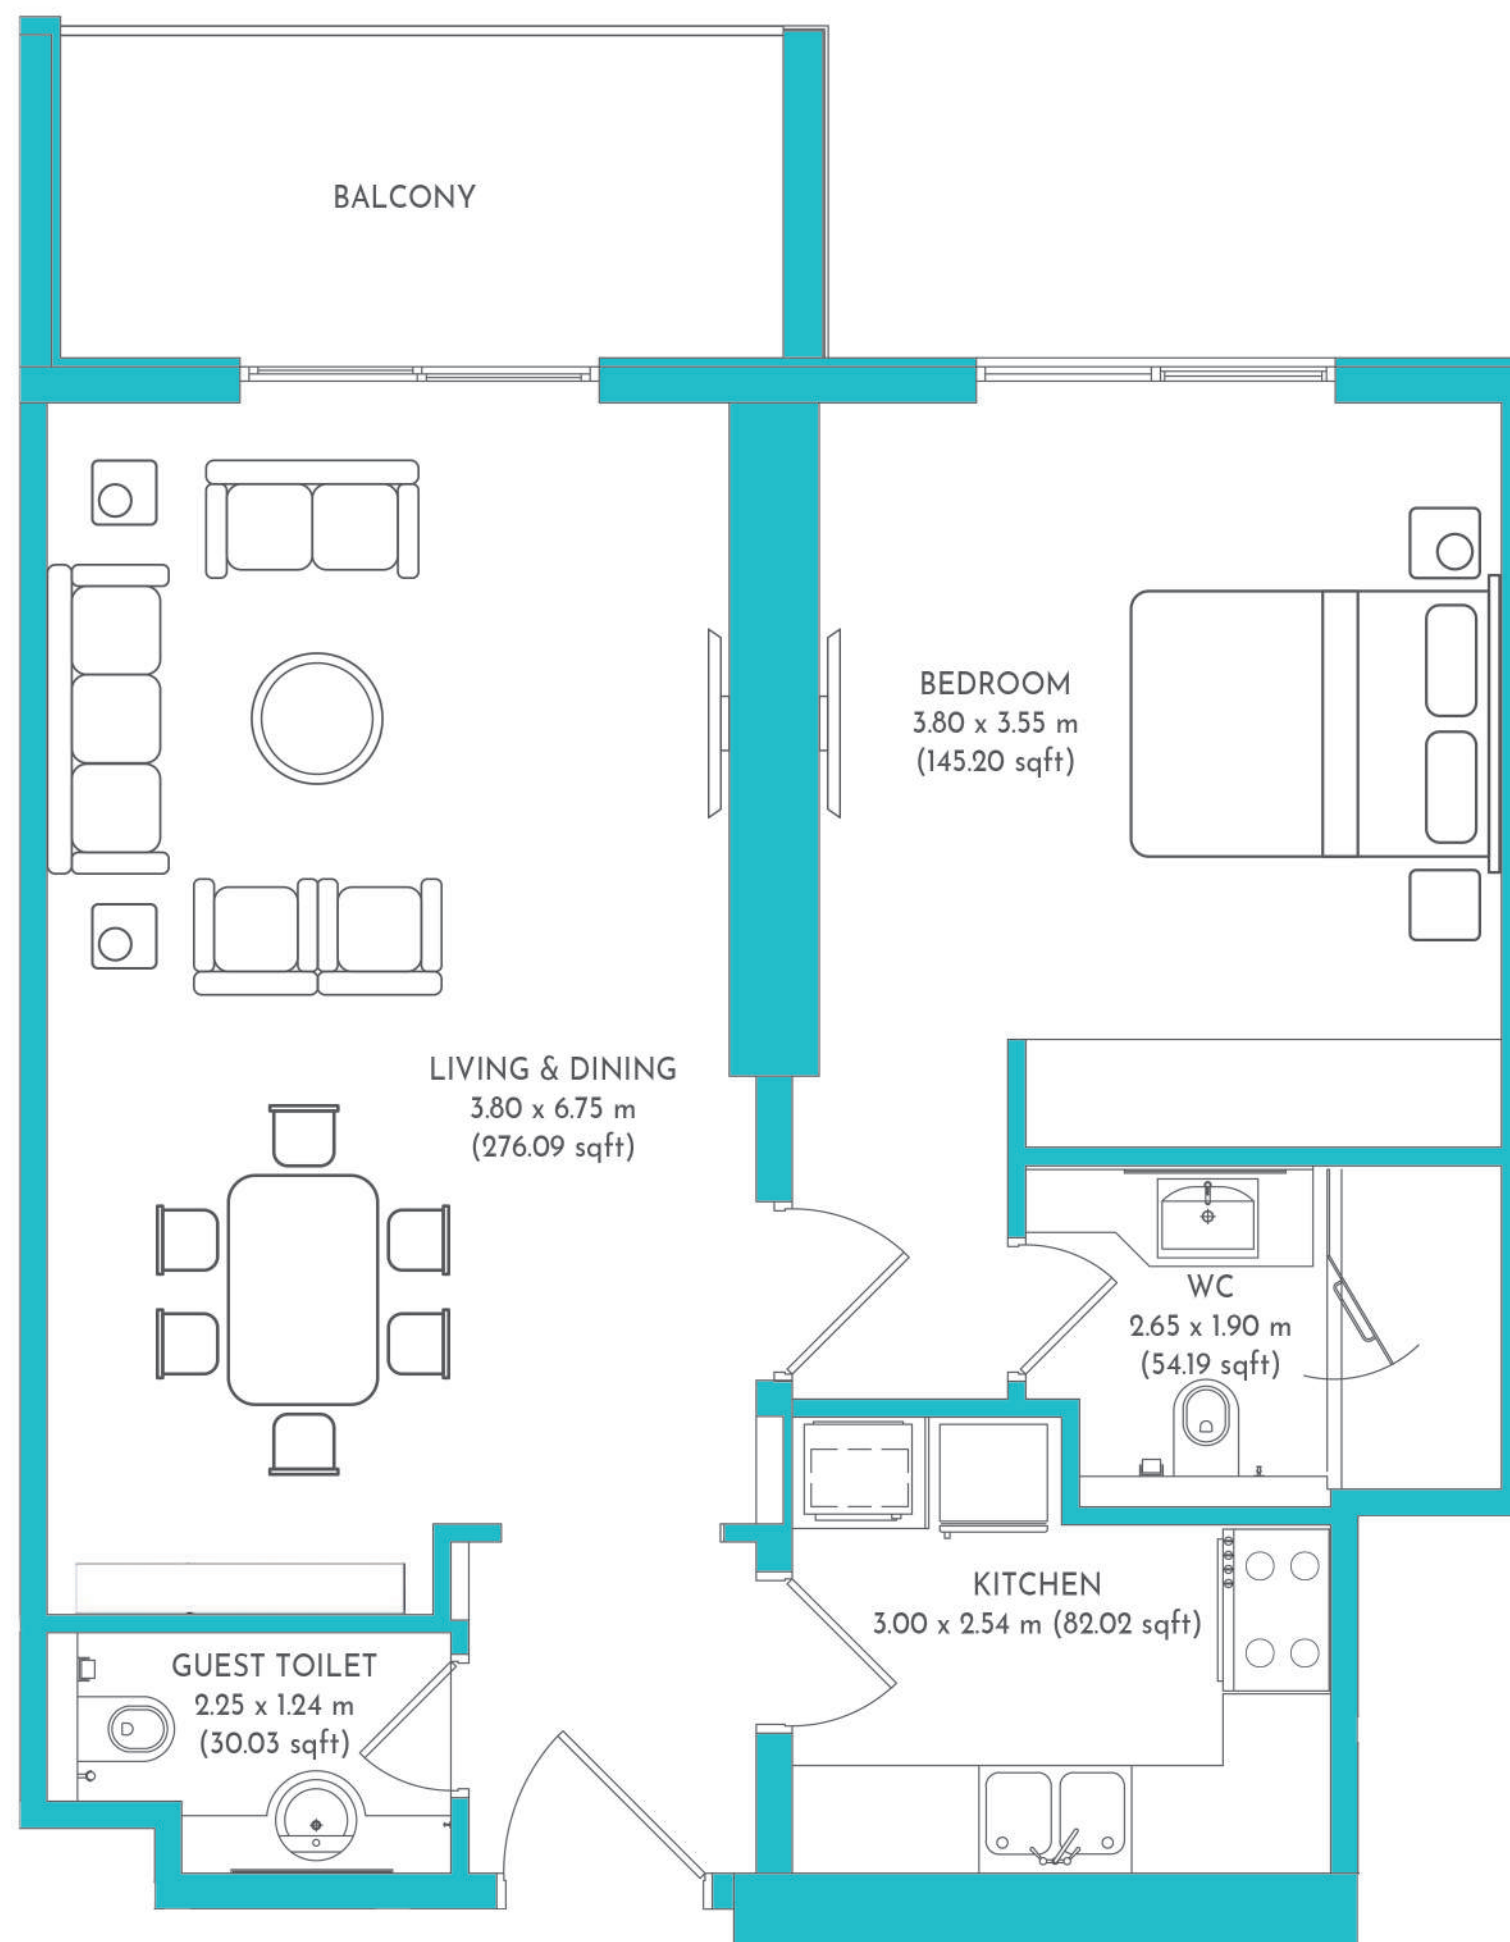

# 1 BEDROOM

# 1 BEDROOM

UNIT 07

Suite Area : 64.87 SQ.M (698.26 SQ.FT)

Balcony Area : 6.70 SQ.M (72.1188 SQ.FT)

Total Area : 71.57 SQ.M (770.38 SQ.FT)