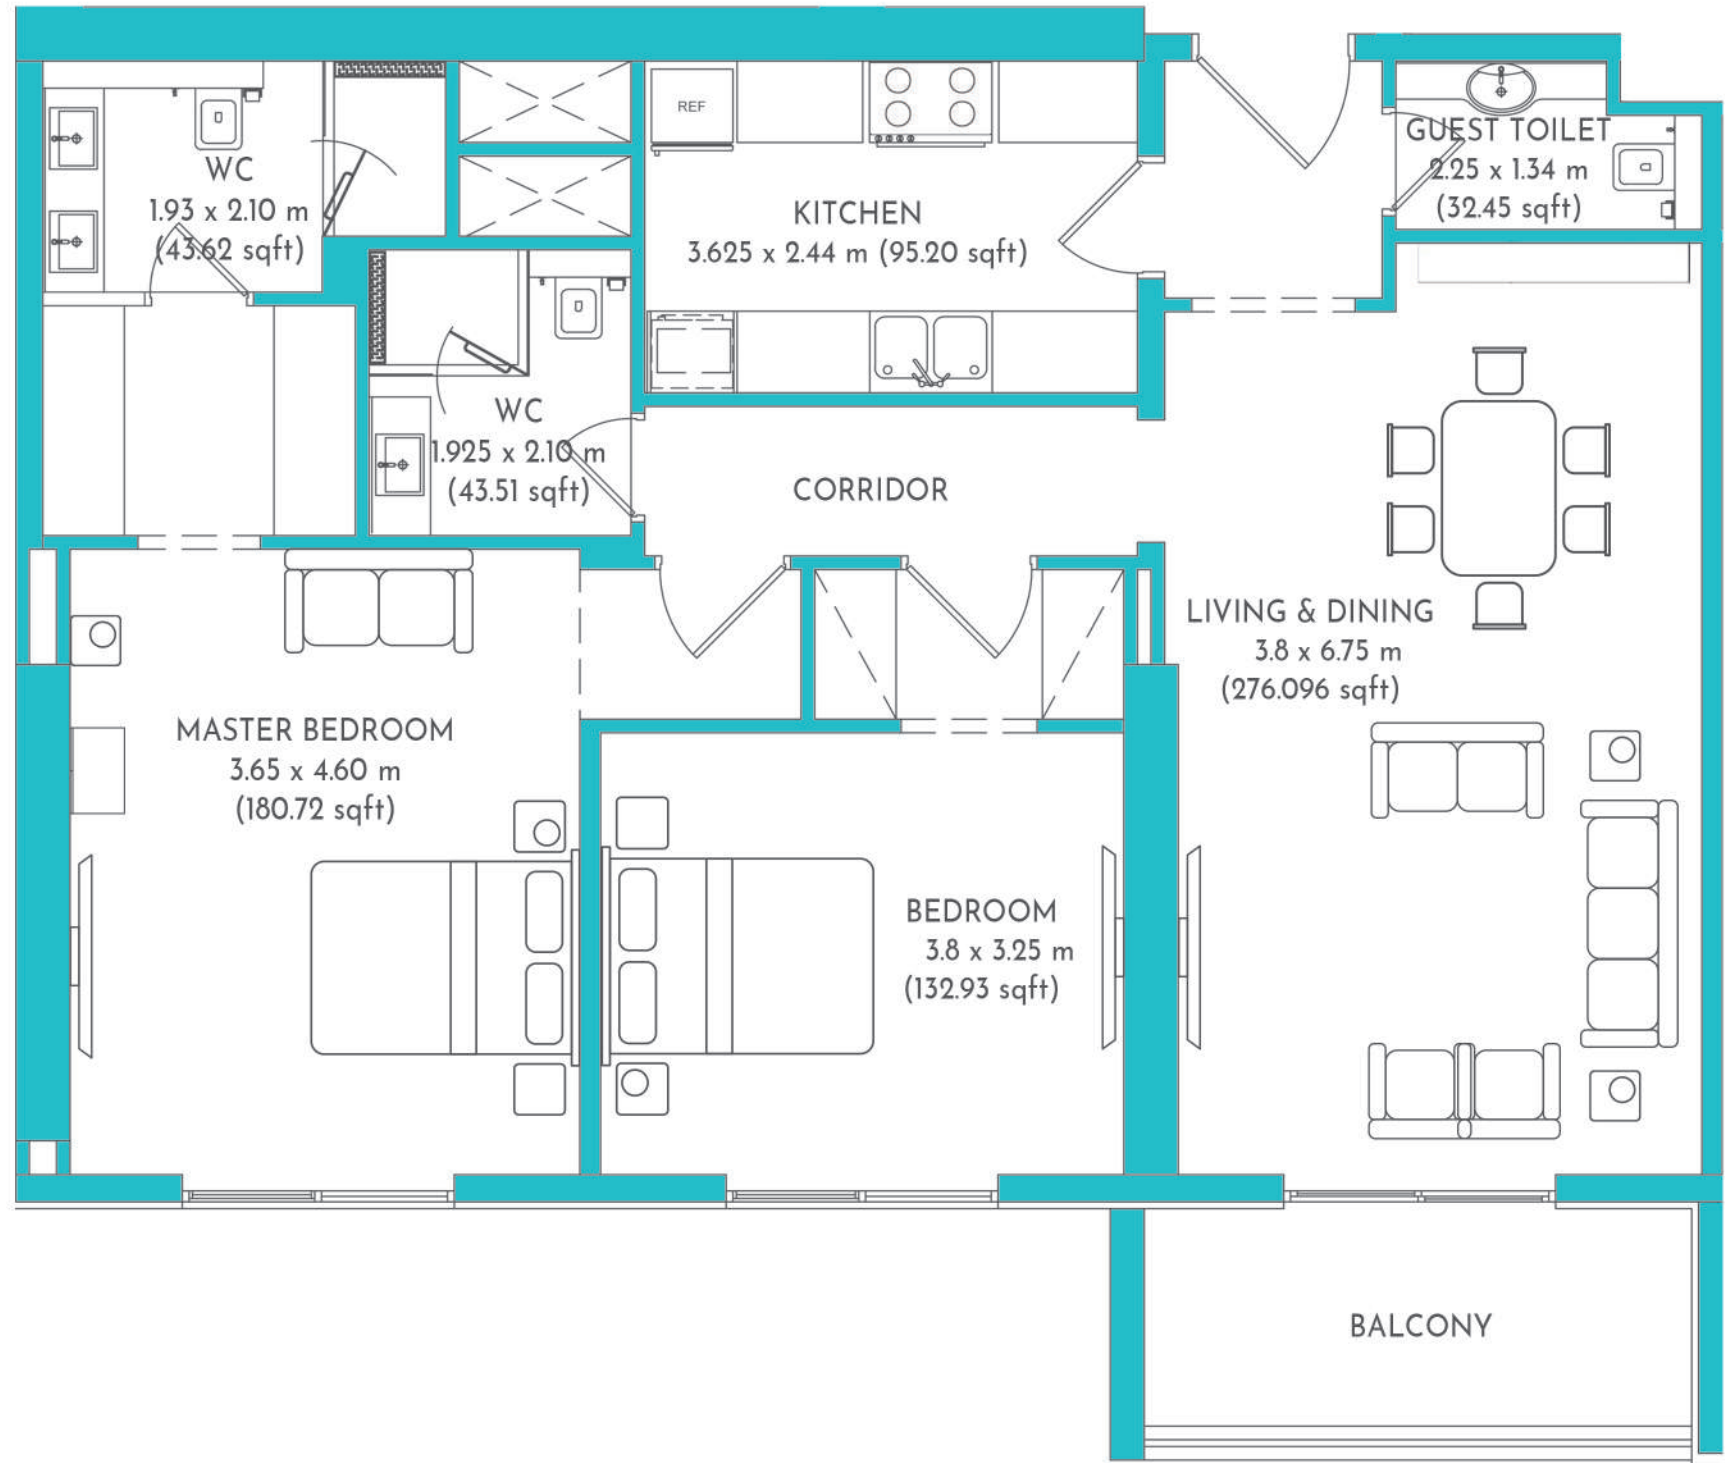

2 BEDROOM

UNIT 02

Suite Area : 97.51 SQ.M (1049.59 SQ.FT)

Balcony Area : 6.70 SQ.M (72.1188 SQ.FT)

Total Area : 104.21 SQ.M (1121.72 SQ.FT)

2 BEDROOM

UNIT 03

Suite Area : 99.64 SQ.M (1072.52 SQ.FT)

Balcony Area : 25.0 SQ.M (269.1 SQ.FT)

Total Area : 124.4 SQ.M (1341.62 SQ.FT)

2 BEDROOM

UNIT 08

Suite Area : 96.30 SQ.M (1036.57 SQ.FT)

Balcony Area : 6.70 SQ.M (72.1188 SQ.FT)

Total Area : 103.0 SQ.M (1108.69 SQ.FT)

2 BEDROOM

UNIT 09

Suite Area : 102.0 SQ.M (1097.92 SQ.FT)

Balcony Area : 30.0 SQ.M (322.92 SQ.FT)

Total Area : 132.0 SQ.M (1420.85 SQ.FT)