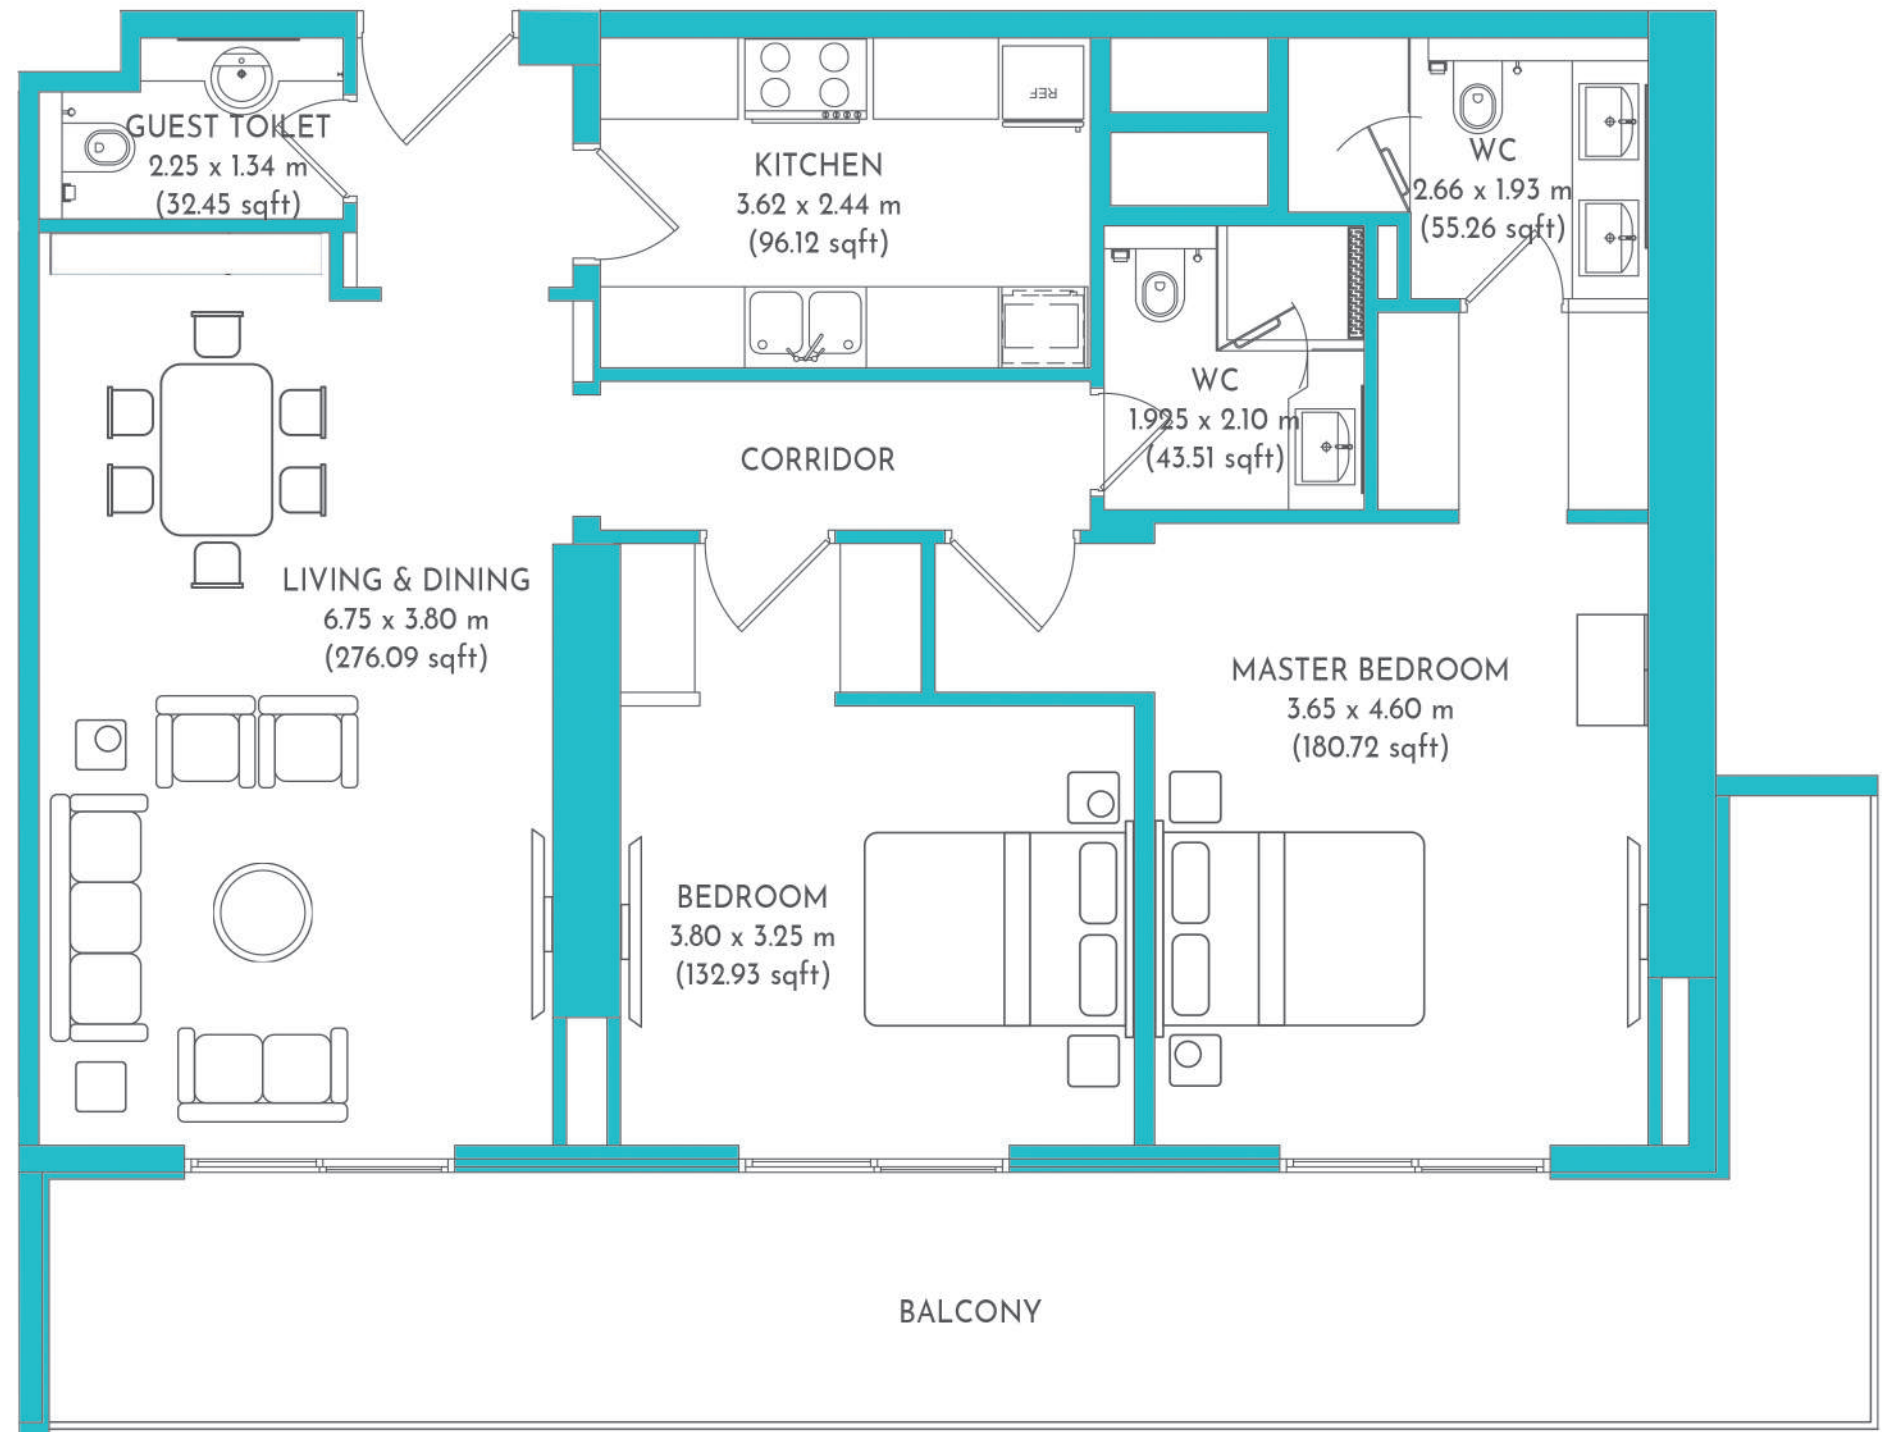

2 BEDROOM

UNIT 02

Suite Area : 97.51 SQ.M (1049.59 SQ.FT)

Balcony Area : 6.70 SQ.M (72.1188 SQ.FT)

Total Area : 104.21 SQ.M (1121.72 SQ.FT)

2 BEDROOM

UNIT 03

Suite Area : 99.64 SQ.M (1072.52 SQ.FT)

Balcony Area : 25.0 SQ.M (269.1 SQ.FT)

Total Area : 124.4 SQ.M (1341.62 SQ.FT)

2 BEDROOM

UNIT 08

Suite Area : 96.30 SQ.M (1036.57 SQ.FT)

Balcony Area : 6.70 SQ.M (72.1188 SQ.FT)

Total Area : 103.0 SQ.M (1108.69 SQ.FT)

2 BEDROOM

UNIT 09

Suite Area : 102.0 SQ.M (1097.92 SQ.FT)

Balcony Area : 30.0 SQ.M (322.92 SQ.FT)

Total Area : 132.0 SQ.M (1420.85 SQ.FT)