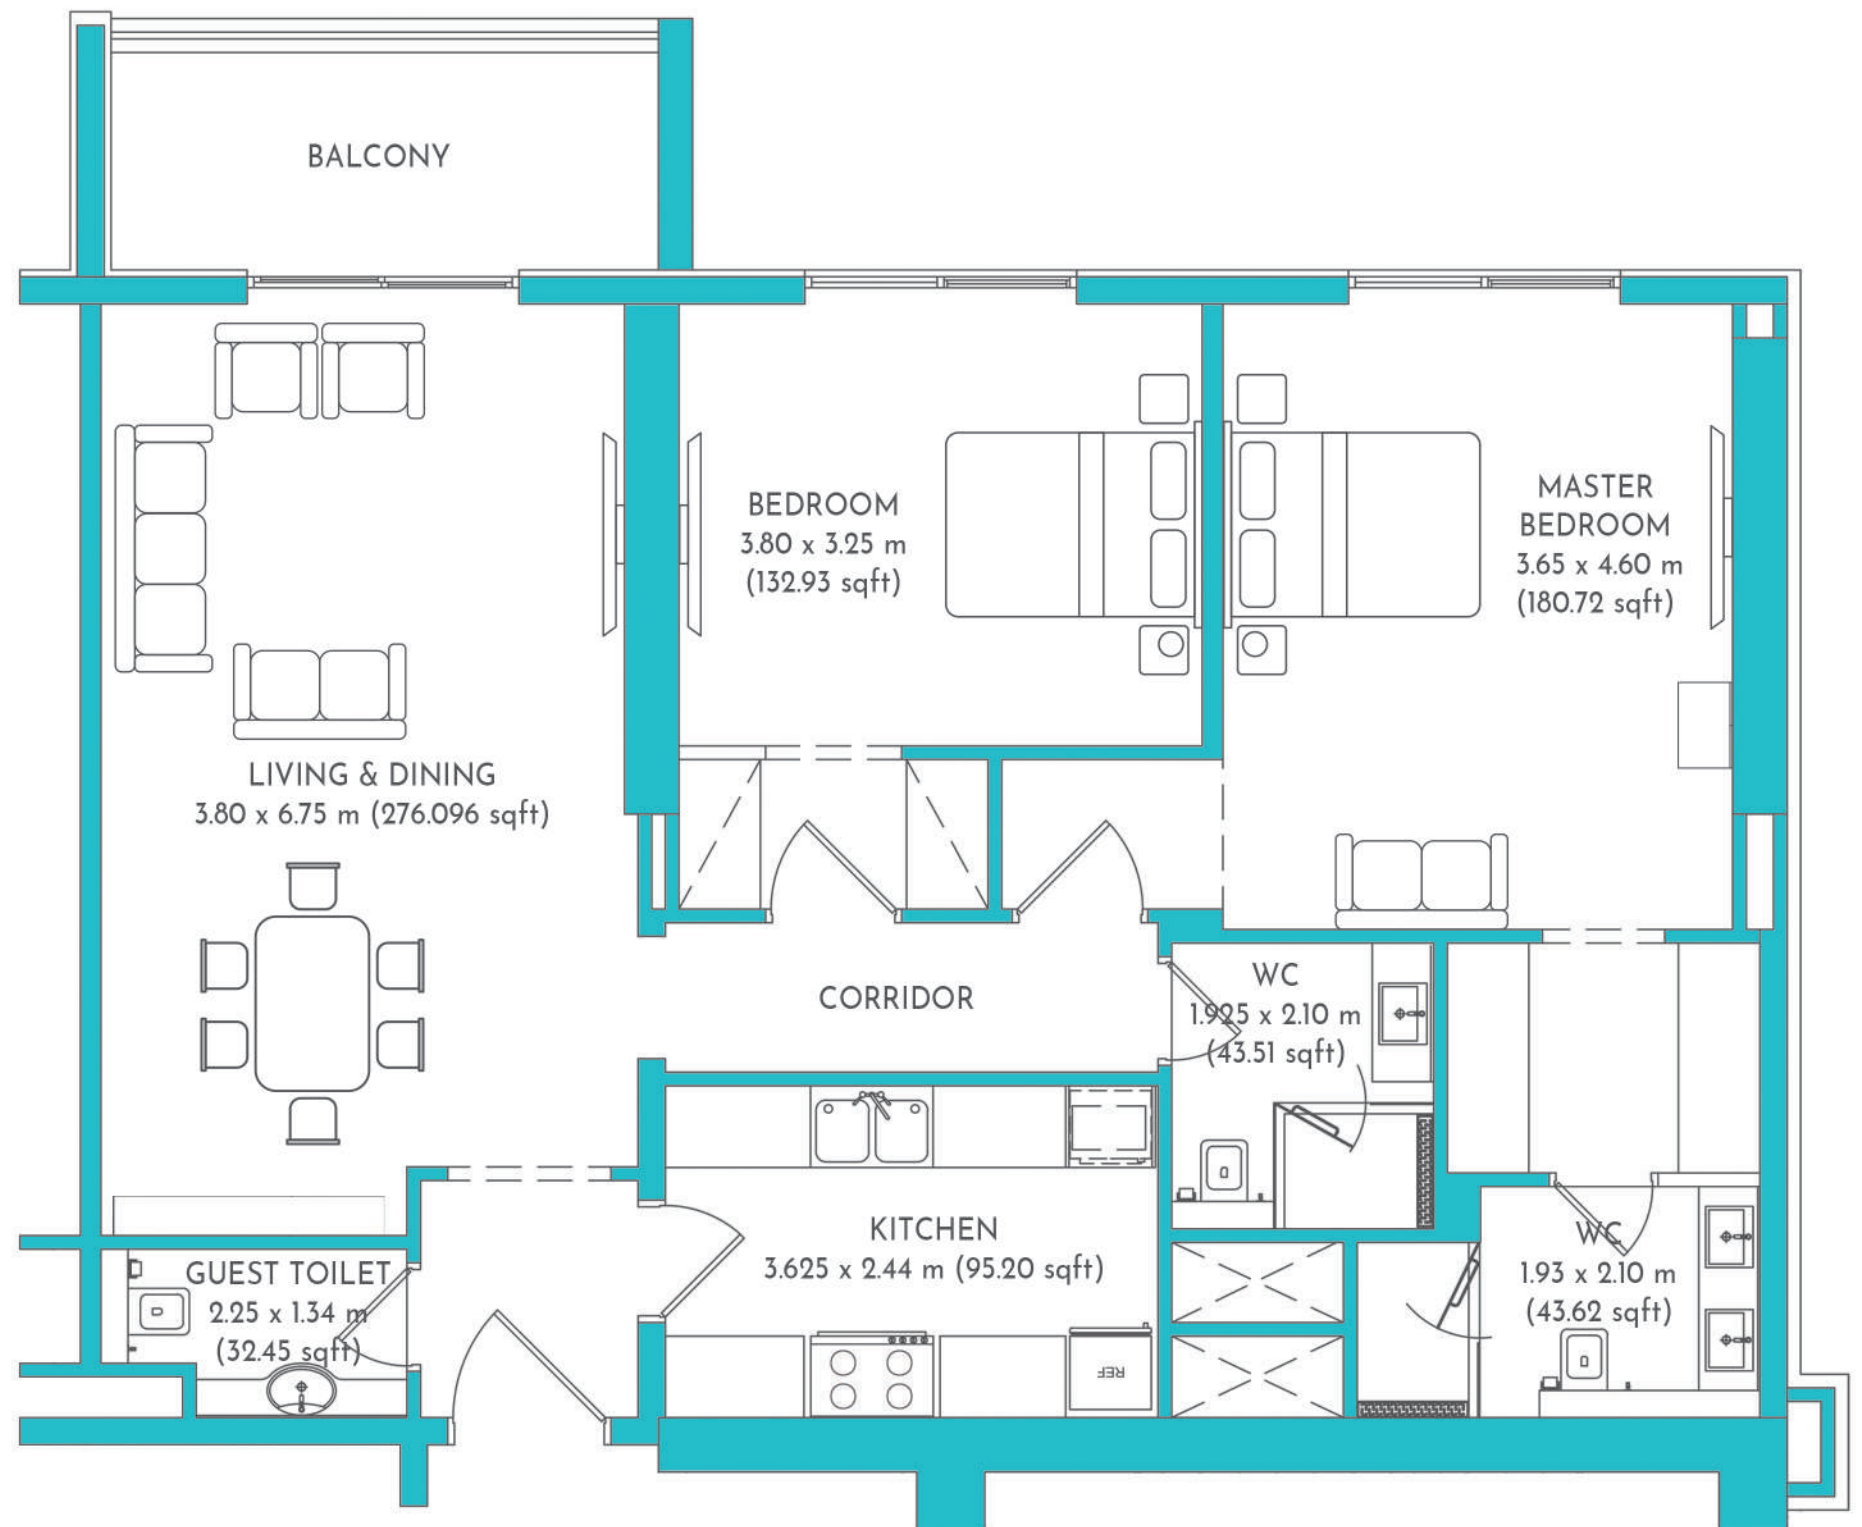

2 BEDROOM

UNIT 02

Suite Area : 97.51 SQ.M (1049.59 SQ.FT)

Balcony Area : 6.70 SQ.M (72.1188 SQ.FT)

Total Area : 104.21 SQ.M (1121.72 SQ.FT)

2 BEDROOM

UNIT 03

Suite Area : 99.64 SQ.M (1072.52 SQ.FT)

Balcony Area : 25.0 SQ.M (269.1 SQ.FT)

Total Area : 124.4 SQ.M (1341.62 SQ.FT)

2 BEDROOM

UNIT 08

Suite Area : 96.30 SQ.M (1036.57 SQ.FT)

Balcony Area : 6.70 SQ.M (72.1188 SQ.FT)

Total Area : 103.0 SQ.M (1108.69 SQ.FT)

2 BEDROOM

UNIT 09

Suite Area : 102.0 SQ.M (1097.92 SQ.FT)

Balcony Area : 30.0 SQ.M (322.92 SQ.FT)

Total Area : 132.0 SQ.M (1420.85 SQ.FT)